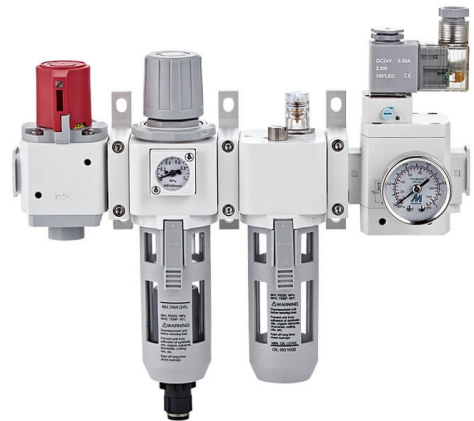

## Standard Connectors

2-Pin	2-Pin	2-Pin	2-Pin	2-Pin	2-Pin	2-Pin	3-Pin	4-Pin
200°C	200°C	200°C	350°C	425°C	650°C	650°C	200°C	200°C
Economy		Jab-in	High-Temp	Ultra HT	Ceramic	Ceramic		

CSPE-xx	CSP(L)-xx	CSPQ(L)-xx	CSPH(L)-xx	CSPU(L)-xx	CSPC(L)-xx	CSPCQ(L)-xx	CSPT(L)-xx	CSOD(L)-xx
CSJE-xx	CSJ-xx	CSJQ-xx	CSJH-xx	CSJU-xx	CSJC-xx	CSJQ-xx	CSJT-xx	CSJD-xx