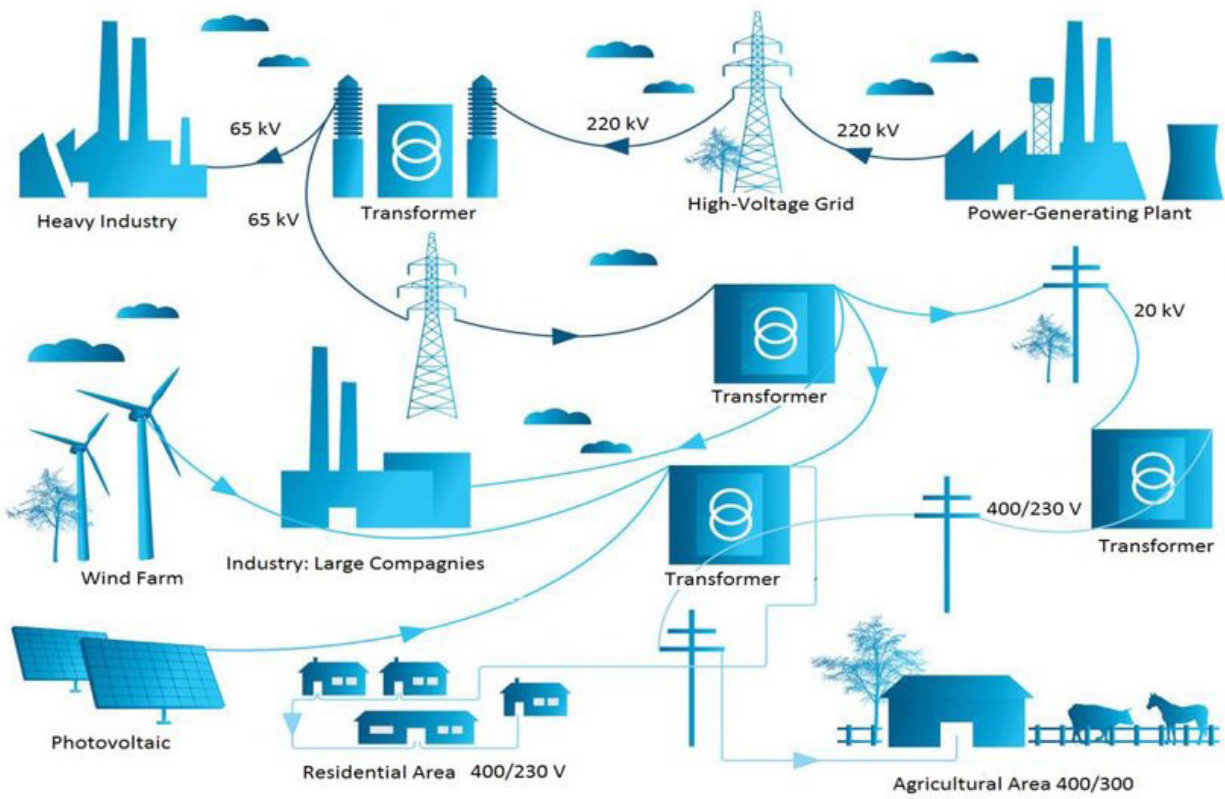

POWER SYSTEM PRODUCTS

Supplying Products from

info@hsgrup.com.tr
Mobile: +90 553 122 89 38
Istanbul - Turkey

www.hsgrup.com.tr

Work Experience	3
References	4
Medium Voltage Switchgear	5
Substation Equipment	6
HW and MV outdoor breaker	7
HV & MV Current transformers & Voltage Transformer	8
Transformers	9
Battery Chargers	10
Generators	11
Conductors & Cables	12
Overhead lines	13
Polymer Housed Surge Arresters	14
Ceramic Insulators	15