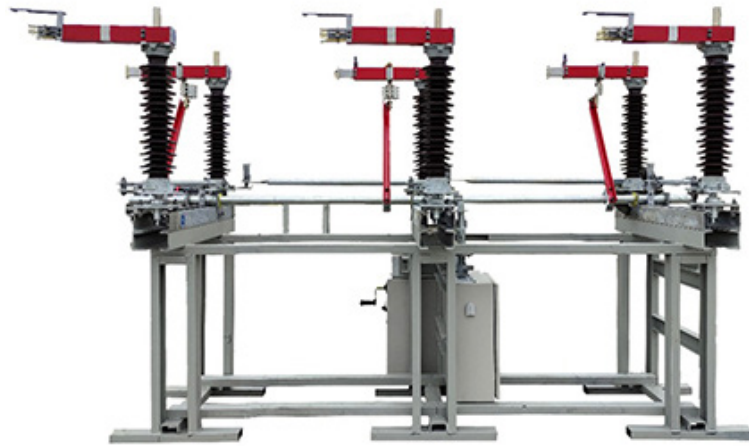

HW and MV outdoor breaker

E-House Station

Mobile Station

Type	Rated Voltage (kV)	Rated Current (A)	Rated Short Time Current/Duration (kA/s)
CENTER BREAK DISCONNECTOR	UP TO 420	UP TO 3150	UP TO 50kA/3s 63kA/1s
PANTOGRAPH TYPE DISCONNECTOR	UP TO 420	UP TO 3150	UP TO 50kA/3s 63kA/1s
SEMI PANTOGRAPH DISCONNECTOR (HORIZONTAL)	UP TO 420	UP TO 3150	UP TO 50kA/3s 63kA/1s
VERTICAL TYPE DISCONNECTOR	UP TO 420	UP TO 3150	UP TO 50kA/3s 63kA/1s
EARTHING SWITCH	UP TO 420	UP TO 3150	UP TO 50kA/3s 63kA/1s