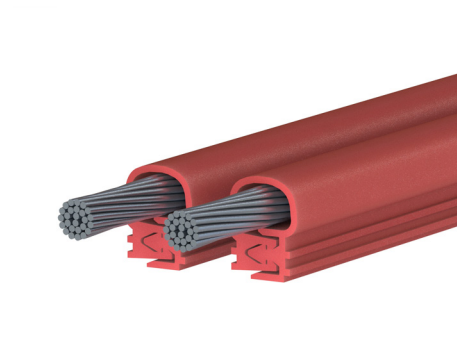

MV Bushing Insulation Cover

VHD Pin Type Insulation Cover For Overhead Line

MV Surge Arrester Insulation Cove

LV Bushing Insulation Cover

Creepage Distance Increase Sheet

MV Spiked Type Conductive Wire Cover