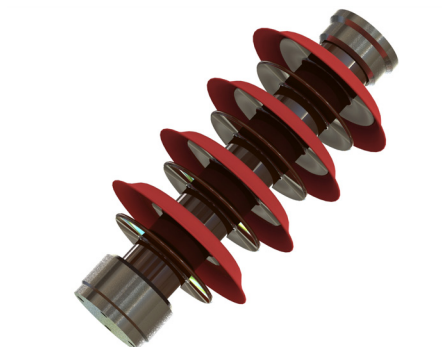

Winding Wires

Copper Busbar

All Type of Cables & wires

Overhead Transmission cables

Overhead lines

Transmission Line Connectors

PA-2000 Hanger Tensioner
Max. 70mm

AER Insulation Piercing Connector

MV Bushing Insulation Cover

VHD Pin Type Insulation Cover For Overhead Line

MV Surge Arrester Insulation Cove

LV Bushing Insulation Cover

Creepage Distance Increase Sheet

MV Spiked Type Conductive Wire Cover