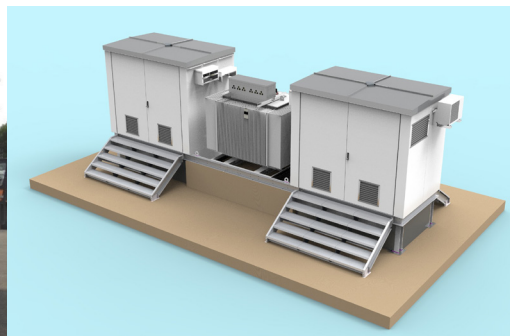

HW and MV outdoor breaker

E-House Station

Mobile Station

Type	Rated Voltage (kV)	Rated Current (A)	Rated Short Time Current/Duration (kA/s)
CENTER BREAK DISCONNECTOR	UP TO 420	UP TO 3150	UP TO 50kA/3s 63kA/1s
PANTOGRAPH TYPE DISCONNECTOR	UP TO 420	UP TO 3150	UP TO 50kA/3s 63kA/1s
SEMI PANTOGRAPH DISCONNECTOR (HORIZONTAL)	UP TO 420	UP TO 3150	UP TO 50kA/3s 63kA/1s
VERTICAL TYPE DISCONNECTOR	UP TO 420	UP TO 3150	UP TO 50kA/3s 63kA/1s
EARTHING SWITCH	UP TO 420	UP TO 3150	UP TO 50kA/3s 63kA/1s