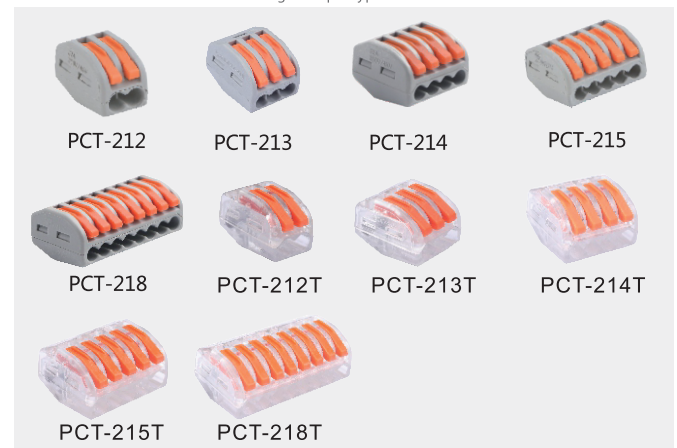

LT-6 FAST TERMINAL SERIES

Wire connector suitable for connecting multiple types of wires

0.5.....4mm²   ✓
 0.5.....6mm²   ✓
 450V/4kV/2
 40A

LT-2 FAST TERMINAL SERIES

Wire connector for compact junction box

0.5.....2.5mm²   ✓
 250V/4kV/2
 24A

PCT QUICK TERMINAL SERIES

Wire connector suitable for connecting multiple types of wires

0.5.....2.5mm²   ✓
 0.5.....4mm²   ✓
 250V/4kV/2
 32A

PTC FAST TERMINAL SERIES

Wire connector suitable for connecting multiple types of wires

0.5.....2.5mm²   ✓
 0.5.....4mm²   ✓
 250V/4kV/2
 32A

LT-6 DOCKING POINT LINE FAST TERMINAL SERIES

Wire connector suitable for connecting multiple types of wires

0.5.....4mm²
0.5.....6mm²
450V/4kV/2
38A

DOCKING POINT LINE FAST TERMINAL SERIES

Wire connector for compact junction box

0.5.....2.5mm²
250V/4kV/2
24A

LT QUICK TERMINAL SERIES

Wire connector suitable for connecting multiple types of wires

0.5.....2.5mm²
0.5.....4mm²
250V/4kV/2
32A

LT DOCKING POINT LINE FAST TERMINAL SERIES