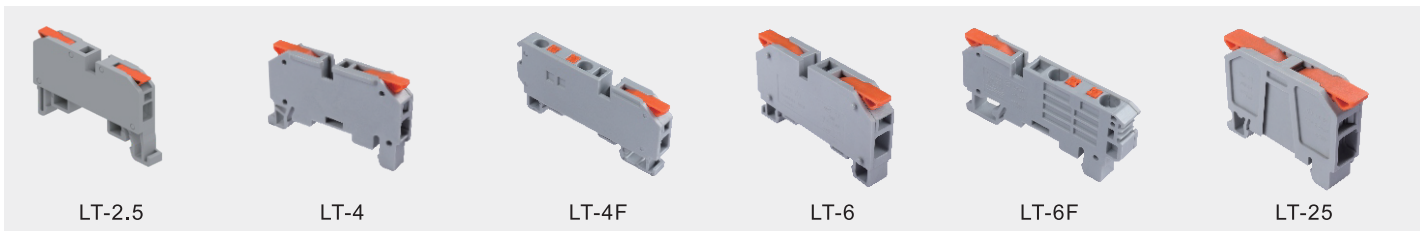

LT QUICK TERMINAL SERIES

Wire connector suitable for connecting multiple types of wires

0.5.....6mm²
2.5.....10mm²
6.....25mm²
450V/4kV/2
40A.60A.75A