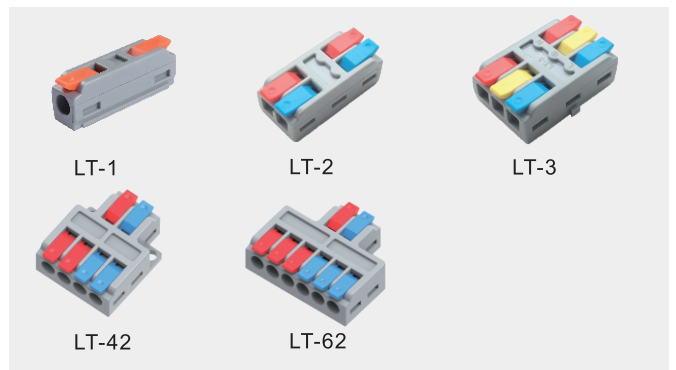

Wire connector suitable for connecting multiple types of wires

0.5.....2.5mm²
0.5.....4mm²
250V/4kV/2
32A

LT QUICK TERMINAL SERIES

Wire connector suitable for connecting multiple types of wires

0.5.....2.5mm²
0.5.....2.5mm²
250V/4kV/2
24A

LT QUICK TERMINAL SERIES

Wire connector suitable for connecting multiple types of wires

0.5.....2.5mm²
0.5.....4mm²
250V/4kV/2
32A

FAST TERMINAL SERIES

Wire connector suitable for connecting multiple types of wires

0.5.....2.5mm²
250V/4kV/2
24A

LT QUICK TERMINAL SERIES

Wire connector suitable for connecting multiple types of wires

0.5.....2.5mm²
0.5.....4mm²
250V/4kV/2
32A

LT STRIP-FREE WIRE CONNECTOR

0.5.....2.5mm²
0.5.....4mm²
250V/4kV/2
24A

PCT QUICK TERMINAL SERIES

Wire connector for junction box

供电侧 : 1.....2.5mm²
照明器具侧 : 0.5.....2.5mm²
250V/4kV/2
24A

GUIDE TERMINAL SERIES

Wire connector suitable for connecting multiple types of wires

2.5-50mm²
800V/8kV/2
160A