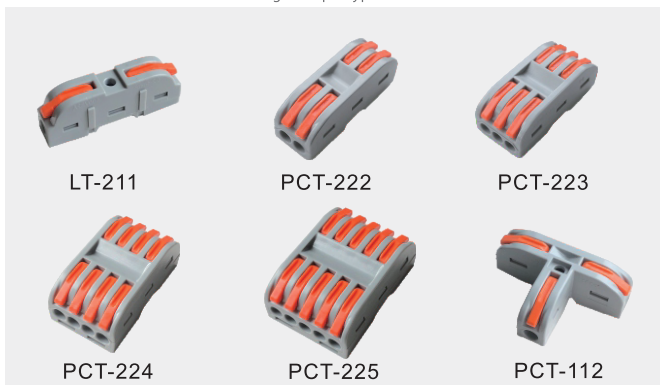

LT-6 FAST TERMINAL SERIES

Wire connector suitable for connecting multiple types of wires

0.5.....4mm²   ✓
 0.5.....6mm²   ✓
 450V/4kV/2
 40A

LT-2 FAST TERMINAL SERIES

Wire connector for compact junction box

0.5.....2.5mm²   ✓
 250V/4kV/2
 24A

PCT QUICK TERMINAL SERIES

Wire connector suitable for connecting multiple types of wires

0.5.....2.5mm²   ✓
 0.5.....4mm²   ✓
 250V/4kV/2
 32A

PTC FAST TERMINAL SERIES

Wire connector suitable for connecting multiple types of wires

0.5.....2.5mm²   ✓
 0.5.....4mm²   ✓
 250V/4kV/2
 32A

LT-6 DOCKING POINT LINE FAST TERMINAL SERIES

Wire connector suitable for connecting multiple types of wires

0.5.....4mm²
0.5.....6mm²
450V/4kV/2
38A

DOCKING POINT LINE FAST TERMINAL SERIES

Wire connector for compact junction box

0.5.....2.5mm²
250V/4kV/2
24A

LT QUICK TERMINAL SERIES

Wire connector suitable for connecting multiple types of wires

0.5.....2.5mm²
0.5.....4mm²
250V/4kV/2
32A

LT DOCKING POINT LINE FAST TERMINAL SERIES