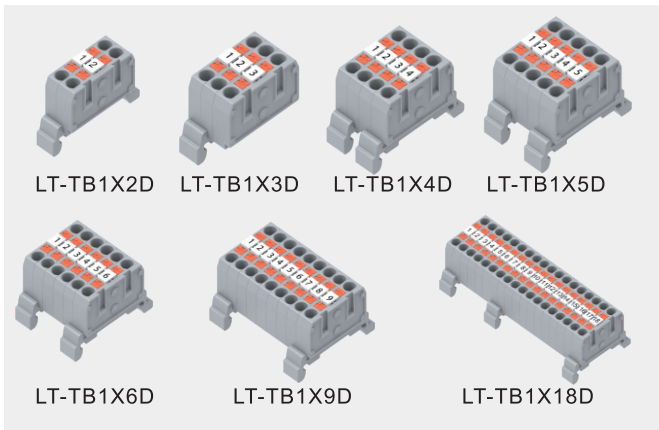

LT QUICK TERMINAL SERIES

Wire connector suitable for connecting multiple types of wires

0.5.....4mm²   
 0.5.....6mm²   
 450V/4kV/2
 32A

LT QUICK TERMINAL SERIES

Wire connector suitable for connecting multiple types of wires