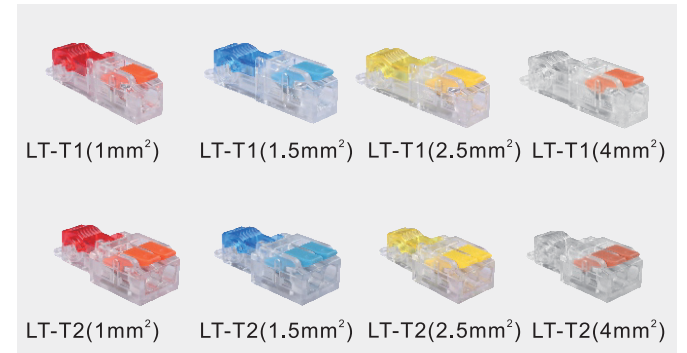

LT STRIP-FREE WIRE CONNECTOR

0.5.....2.5mm²
0.5.....4mm²
250V/4kV/2
24A