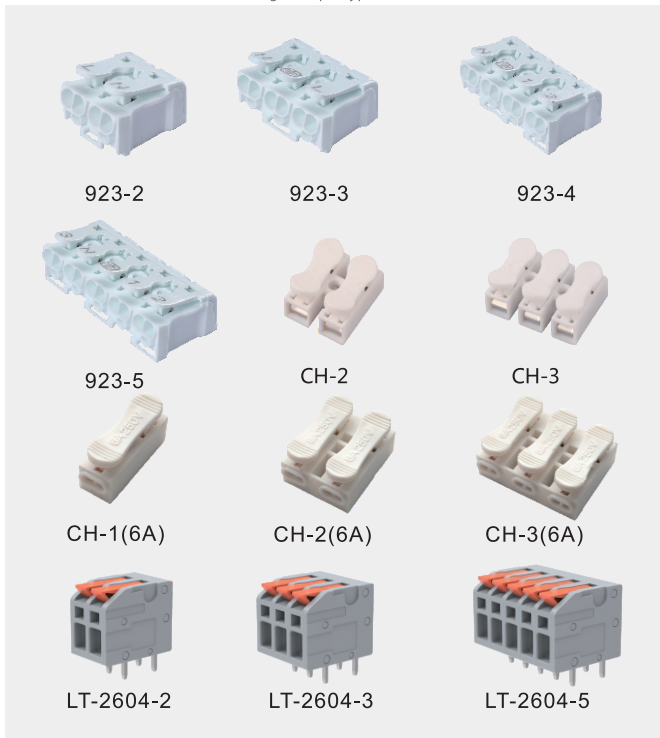

LT QUICK TERMINAL SERIES

Wire connector suitable for connecting multiple types of wires

0.5.....2.5mm²
0.5.....4mm²
250V/4kV/2
32A

FAST TERMINAL SERIES

Wire connector suitable for connecting multiple types of wires

PCT QUICK TERMINAL SERIES

Wire connector for junction box

供电侧 : 1.....2.5mm²
照明器具侧 : 0.5.....2.5mm²
250V/4kV/2
24A

GUIDE TERMINAL SERIES

Wire connector suitable for connecting multiple types of wires

2.5-50mm²
800V/8kV/2
160A