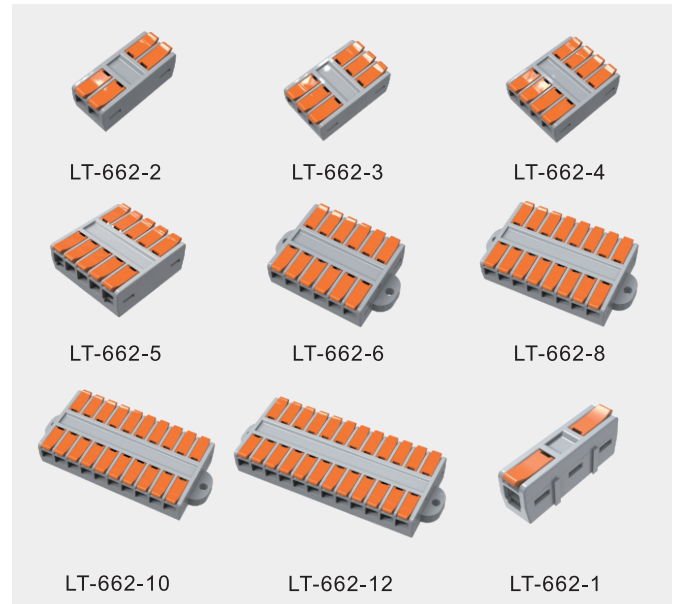

LT QUICK TERMINAL SERIES

Wire connector suitable for connecting multiple types of wires

0.5.....4mm²
0.5.....6mm²
450V/4kV/2
40A