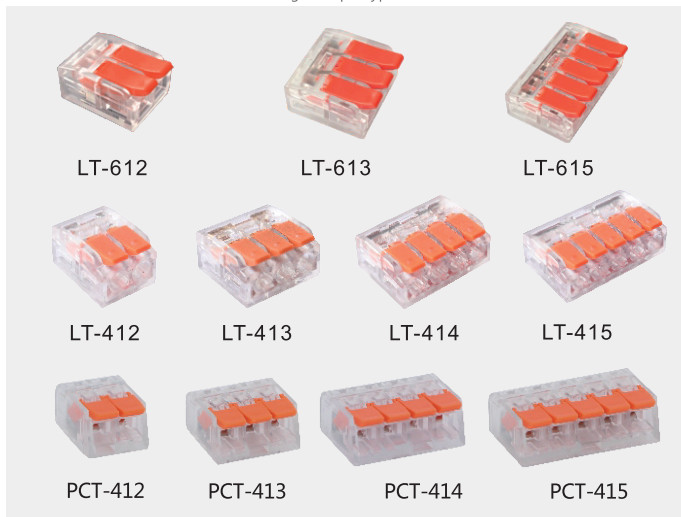

LT-6 FAST TERMINAL SERIES

Wire connector suitable for connecting multiple types of wires

0.5.....4mm²   ✓
 0.5.....6mm²   ✓
 450V/4kV/2
 40A

LT-2 FAST TERMINAL SERIES

Wire connector for compact junction box

0.5.....2.5mm²   ✓
 250V/4kV/2
 24A

PCT QUICK TERMINAL SERIES

Wire connector suitable for connecting multiple types of wires

0.5.....2.5mm²   ✓
 0.5.....4mm²   ✓
 250V/4kV/2
 32A

PTC FAST TERMINAL SERIES

Wire connector suitable for connecting multiple types of wires

0.5.....2.5mm²   ✓
 0.5.....4mm²   ✓
 250V/4kV/2
 32A

LT-6 DOCKING POINT LINE FAST TERMINAL SERIES

Wire connector suitable for connecting multiple types of wires

0.5.....4mm²
0.5.....6mm²
450V/4kV/2
38A

DOCKING POINT LINE FAST TERMINAL SERIES

Wire connector for compact junction box

0.5.....2.5mm²
250V/4kV/2
24A

LT QUICK TERMINAL SERIES

Wire connector suitable for connecting multiple types of wires

0.5.....2.5mm²
0.5.....4mm²
250V/4kV/2
32A

LT DOCKING POINT LINE FAST TERMINAL SERIES