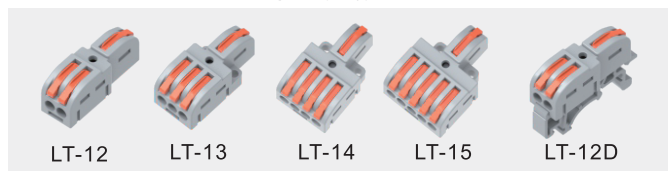

Wire connector for compact junction box

0.5.....2.5mm²
250V/4kV/2
24A

LT QUICK TERMINAL SERIES

Wire connector suitable for connecting multiple types of wires

0.5.....2.5mm²
0.5.....4mm²
250V/4kV/2
32A

LT DOCKING POINT LINE FAST TERMINAL SERIES

Wire connector suitable for connecting multiple types of wires

0.5.....2.5mm²
0.5.....4mm²
250V/4kV/2
32A

LT QUICK TERMINAL SERIES

Wire connector suitable for connecting multiple types of wires

0.5.....2.5mm²
0.5.....2.5mm²
250V/4kV/2
24A

LT QUICK TERMINAL SERIES

Wire connector suitable for connecting multiple types of wires

0.5.....2.5mm²
0.5.....4mm²
250V/4kV/2
32A

FAST TERMINAL SERIES

Wire connector suitable for connecting multiple types of wires

PCT QUICK TERMINAL SERIES

Wire connector for junction box

供电侧 : 1.....2.5mm²
照明器具侧 : 0.5.....2.5mm²
250V/4kV/2
24A

GUIDE TERMINAL SERIES

Wire connector suitable for connecting multiple types of wires

2.5-50mm²
800V/8kV/2
160A