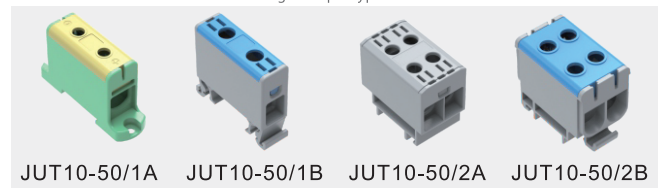

PCT QUICK TERMINAL SERIES

Wire connector for junction box

供电侧 : 1.....2.5mm²
照明器具侧 : 0.5.....2.5mm²
250V/4kV/2
24A

GUIDE TERMINAL SERIES

Wire connector suitable for connecting multiple types of wires

2.5-50mm²
800V/8kV/2
160A

GUIDE TERMINAL SERIES

Wire connector suitable for connecting multiple types of wires

0.2-120mm²
750V/8kV/2
24A~269A

PCT QUICK TERMINAL SERIES

Wire connector suitable for connecting multiple types of wires