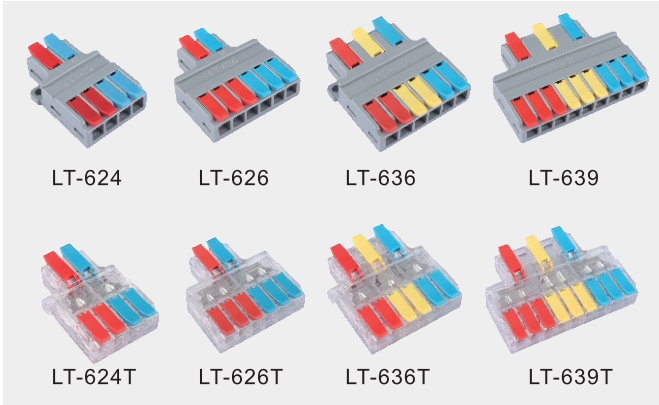

LT-6 FAST TERMINAL SERIES

Wire connector suitable for connecting multiple types of wires

0.5.....4mm²   ✓
 0.5.....6mm²   ✓
 450V/4kV/2
 40A

LT-2 FAST TERMINAL SERIES

Wire connector for compact junction box

0.5.....2.5mm²   ✓
 250V/4kV/2
 24A

PCT QUICK TERMINAL SERIES

Wire connector suitable for connecting multiple types of wires

0.5.....2.5mm²   ✓
 0.5.....4mm²   ✓
 250V/4kV/2
 32A

PTC FAST TERMINAL SERIES

Wire connector suitable for connecting multiple types of wires

0.5.....2.5mm²   ✓
 0.5.....4mm²   ✓
 250V/4kV/2
 32A

LT-6 DOCKING POINT LINE FAST TERMINAL SERIES

Wire connector suitable for connecting multiple types of wires

0.5.....4mm²
0.5.....6mm²
450V/4kV/2
38A

DOCKING POINT LINE FAST TERMINAL SERIES

Wire connector for compact junction box

0.5.....2.5mm²
250V/4kV/2
24A

LT QUICK TERMINAL SERIES

Wire connector suitable for connecting multiple types of wires

0.5.....2.5mm²
0.5.....4mm²
250V/4kV/2
32A

LT DOCKING POINT LINE FAST TERMINAL SERIES