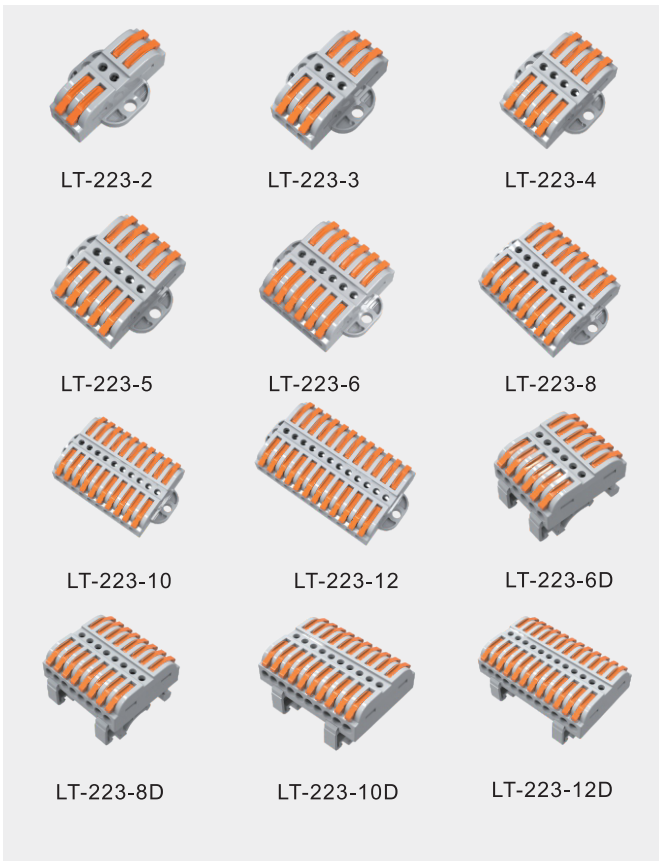

0.5.....2.5mm²   ✓
 0.5.....4mm²   ✓
 250V/4kV/2
 32A

LT-6 DOCKING POINT LINE FAST TERMINAL SERIES

Wire connector suitable for connecting multiple types of wires

0.5.....4mm²
0.5.....6mm²
450V/4kV/2
38A

DOCKING POINT LINE FAST TERMINAL SERIES

Wire connector for compact junction box

0.5.....2.5mm²
250V/4kV/2
24A

LT QUICK TERMINAL SERIES

Wire connector suitable for connecting multiple types of wires

0.5.....2.5mm²
0.5.....4mm²
250V/4kV/2
32A

LT DOCKING POINT LINE FAST TERMINAL SERIES

Wire connector suitable for connecting multiple types of wires

0.5.....2.5mm²
0.5.....4mm²
250V/4kV/2
32A

LT QUICK TERMINAL SERIES

Wire connector suitable for connecting multiple types of wires

0.5.....2.5mm²
0.5.....2.5mm²
250V/4kV/2
24A

LT QUICK TERMINAL SERIES

Wire connector suitable for connecting multiple types of wires

0.5.....2.5mm²
0.5.....4mm²
250V/4kV/2
32A

FAST TERMINAL SERIES

Wire connector suitable for connecting multiple types of wires