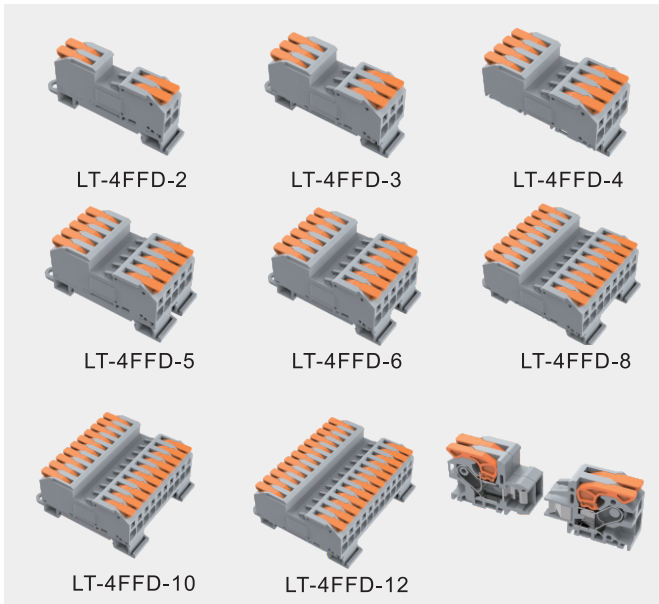

LT QUICK TERMINAL SERIES

Wire connector suitable for connecting multiple types of wires

0.5.....4mm²
0.5.....6mm²
450V/4kV/2
32A