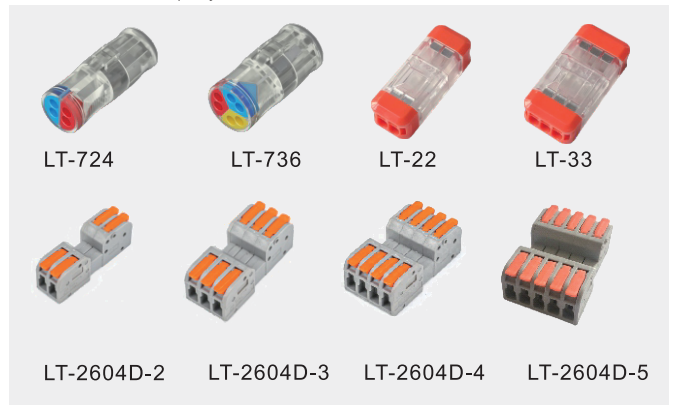

LT-6 FAST TERMINAL SERIES

Wire connector suitable for connecting multiple types of wires

0.5.....4mm²   ✓
 0.5.....6mm²   ✓
 450V/4kV/2
 40A

LT-2 FAST TERMINAL SERIES

Wire connector for compact junction box

0.5.....2.5mm²   ✓
 250V/4kV/2
 24A

PCT QUICK TERMINAL SERIES

Wire connector suitable for connecting multiple types of wires

0.5.....2.5mm²   ✓
 0.5.....4mm²   ✓
 250V/4kV/2
 32A

PTC FAST TERMINAL SERIES

Wire connector suitable for connecting multiple types of wires

0.5.....2.5mm²   ✓
 0.5.....4mm²   ✓
 250V/4kV/2
 32A

LT-6 DOCKING POINT LINE FAST TERMINAL SERIES

Wire connector suitable for connecting multiple types of wires

0.5.....4mm²
0.5.....6mm²
450V/4kV/2
38A

DOCKING POINT LINE FAST TERMINAL SERIES

Wire connector for compact junction box

0.5.....2.5mm²
250V/4kV/2
24A

LT QUICK TERMINAL SERIES

Wire connector suitable for connecting multiple types of wires

0.5.....2.5mm²
0.5.....4mm²
250V/4kV/2
32A

LT DOCKING POINT LINE FAST TERMINAL SERIES