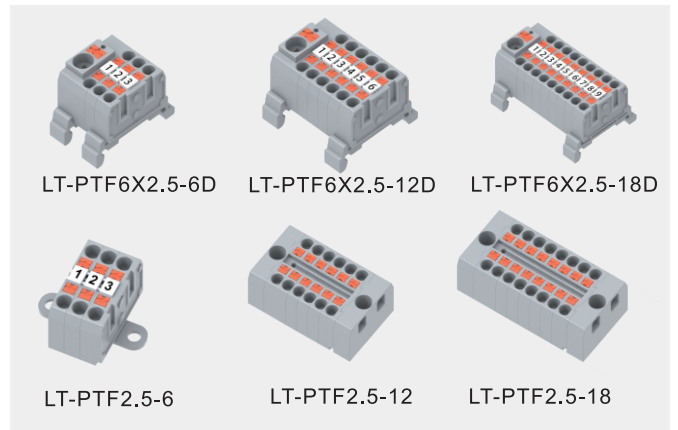

Wire connector suitable for connecting multiple types of wires

0.5.....4mm²   
 0.5.....6mm²   
 450V/4kV/2
 40A

LT QUICK TERMINAL SERIES

Wire connector suitable for connecting multiple types of wires

0.5.....6mm²  
 2.5.....10mm²  
 6.....25mm²
 450V/4kV/2
 40A.60A.75A

LT QUICK TERMINAL SERIES

Wire connector suitable for connecting multiple types of wires

0.5.....4mm²   
 0.5.....6mm²   
 450V/4kV/2
 32A

LT QUICK TERMINAL SERIES

Wire connector suitable for connecting multiple types of wires