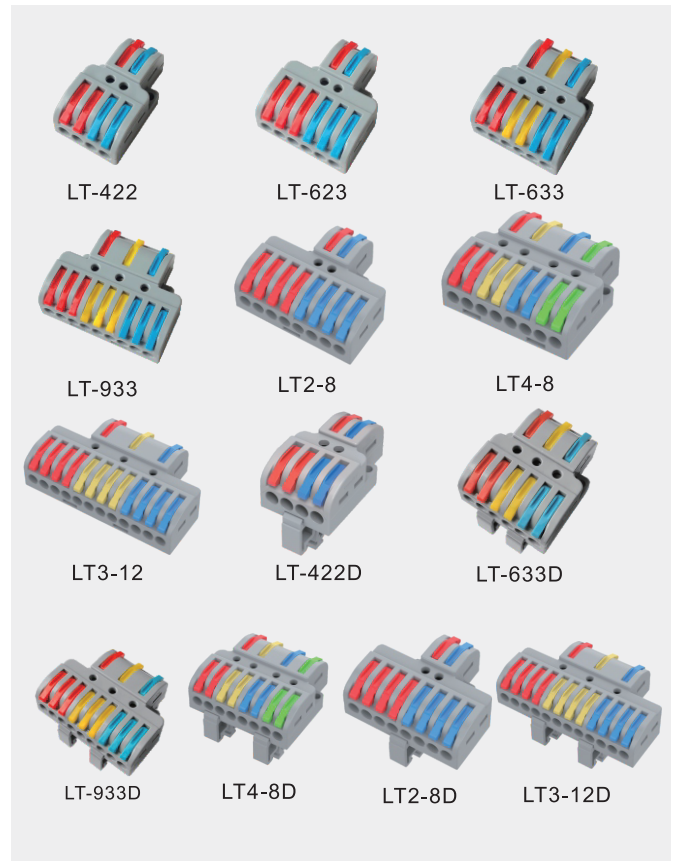

0.5.....2.5mm²   ✓
 0.5.....4mm²   ✓
 250V/4kV/2
 32A

LT-6 DOCKING POINT LINE FAST TERMINAL SERIES

Wire connector suitable for connecting multiple types of wires

0.5.....4mm²
0.5.....6mm²
450V/4kV/2
38A

DOCKING POINT LINE FAST TERMINAL SERIES

Wire connector for compact junction box

0.5.....2.5mm²
250V/4kV/2
24A

LT QUICK TERMINAL SERIES

Wire connector suitable for connecting multiple types of wires

0.5.....2.5mm²
0.5.....4mm²
250V/4kV/2
32A

LT DOCKING POINT LINE FAST TERMINAL SERIES

Wire connector suitable for connecting multiple types of wires

0.5.....2.5mm²
0.5.....4mm²
250V/4kV/2
32A

LT QUICK TERMINAL SERIES

Wire connector suitable for connecting multiple types of wires

0.5.....2.5mm²
0.5.....2.5mm²
250V/4kV/2
24A

LT QUICK TERMINAL SERIES

Wire connector suitable for connecting multiple types of wires

0.5.....2.5mm²
0.5.....4mm²
250V/4kV/2
32A

FAST TERMINAL SERIES

Wire connector suitable for connecting multiple types of wires